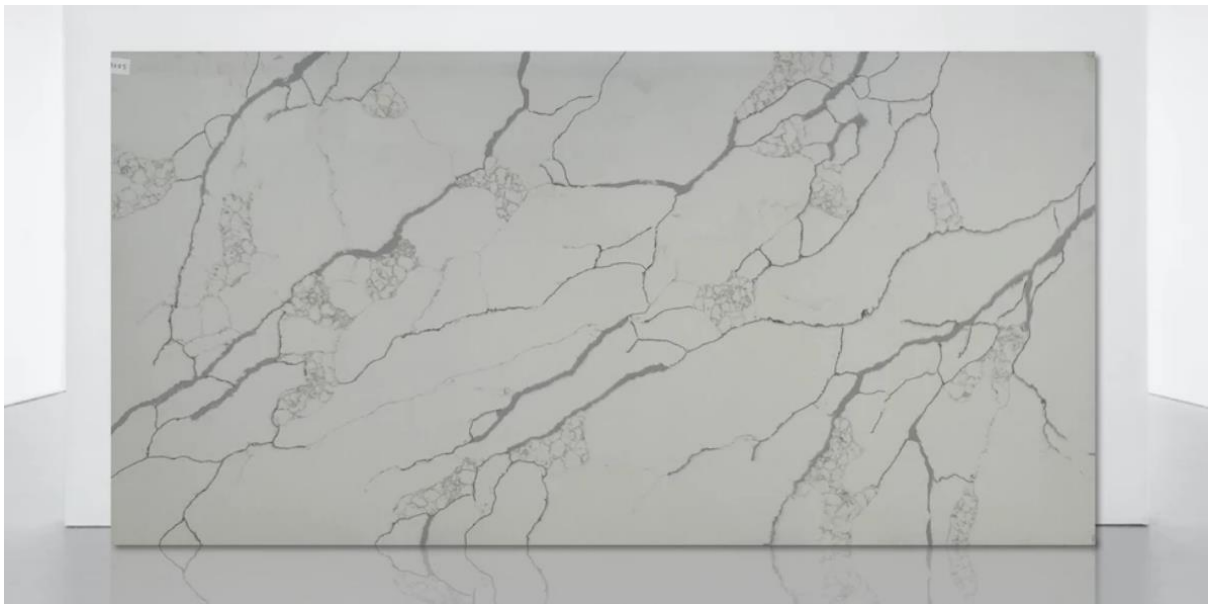

Worktop Options

UKE

Optional add on to UKE Layout 8 K2

Kumari White

Luzon

Rema

Davaar Grey

Worktop Edge Profile

Single Chamfer Profile

Stone Sizes & Detail

Worktops 30mm

- (1) 2500 x 700 x 30mm
- (1) 2760 Wide 1260 High
- (2) 1260 Wide 910 High
- (1) Sink cut out
- (1) Drainer grooves
- (1) Cut out Tap
- (1) Hob cut out
- (1) Edge Details up to 18m
- (1) Fitting Charge (charges may vary on location)