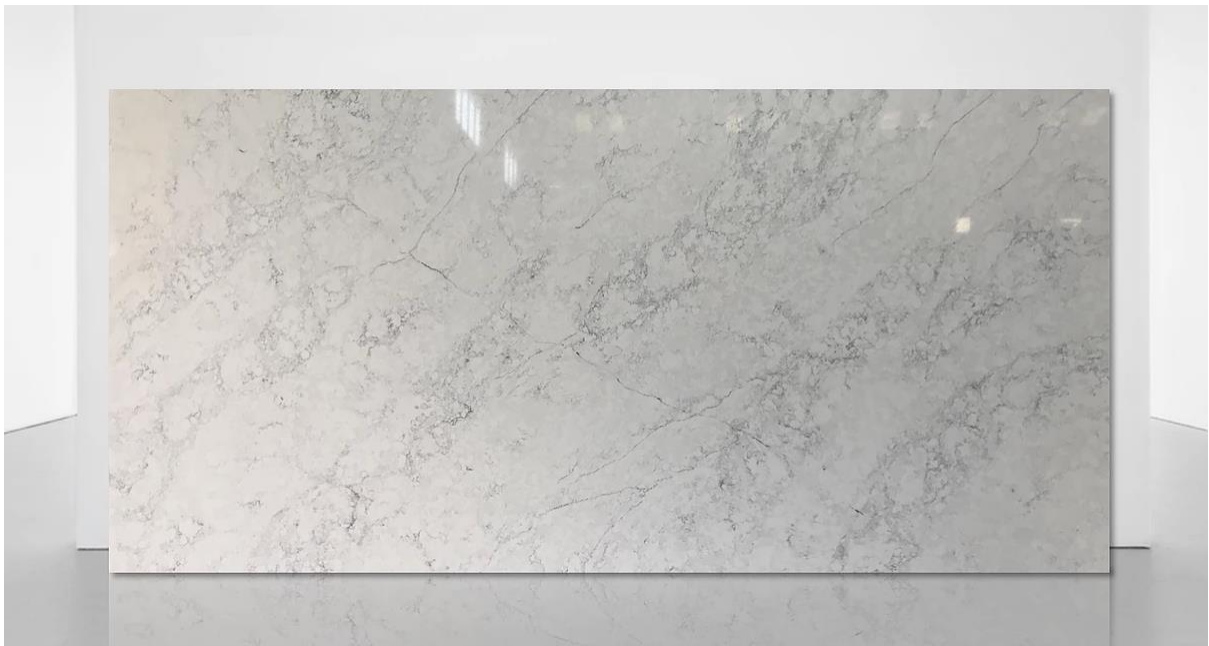

Worktop Options

UKE

Optional add on to UKE Layout 8 K2

Kumari White

Luzon

Rema

Davaar Grey

Worktop Edge Profile

Single Chamfer Profile

Stone Sizes & Detail

Worktops 30mm

- (1) 2500 x 700 x 30mm
- (1) 2760 Wide 1260 High
- (2) 1260 Wide 910 High
- (1) Sink cut out
- (1) Drainer grooves
- (1) Cut out Tap
- (1) Hob cut out
- (1) Edge Details up to 18m
- (1) Fitting Charge (charges may vary on location)