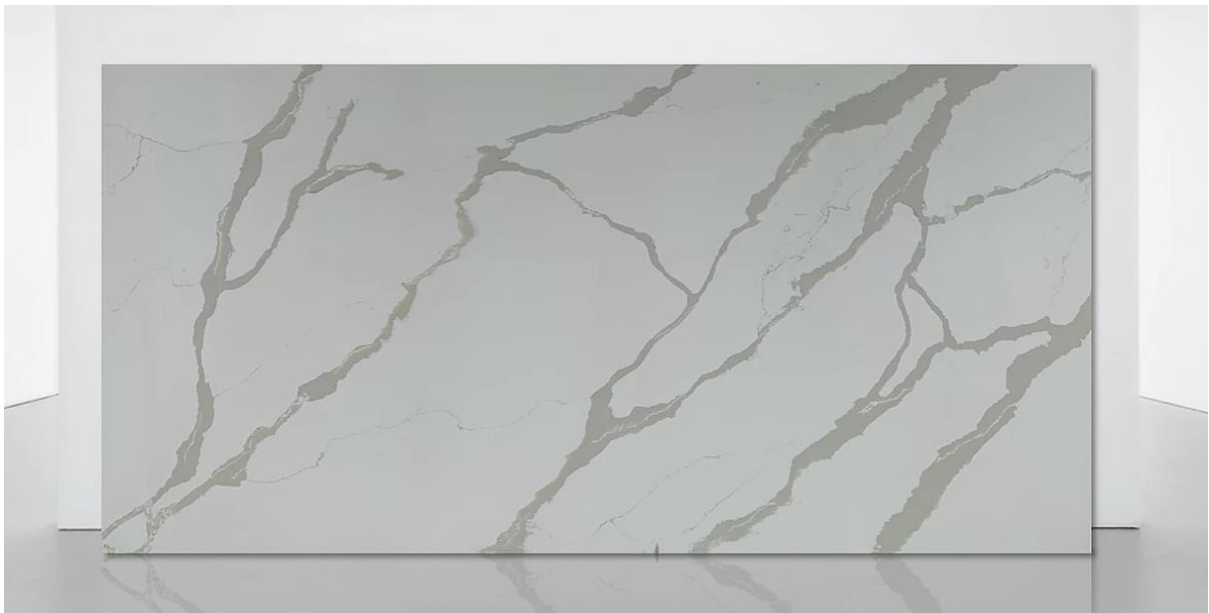

Worktop Options

UKE

Optional add on to UKE Layout 8 K2

Kumari White

Luzon

Rema

Davaar Grey

Worktop Edge Profile

Single Chamfer Profile

Stone Sizes & Detail

Worktops 30mm

- (1) 2500 x 700 x 30mm
- (1) 2760 Wide 1260 High
- (2) 1260 Wide 910 High
- (1) Sink cut out
- (1) Drainer grooves
- (1) Cut out Tap
- (1) Hob cut out
- (1) Edge Details up to 18m
- (1) Fitting Charge (charges may vary on location)